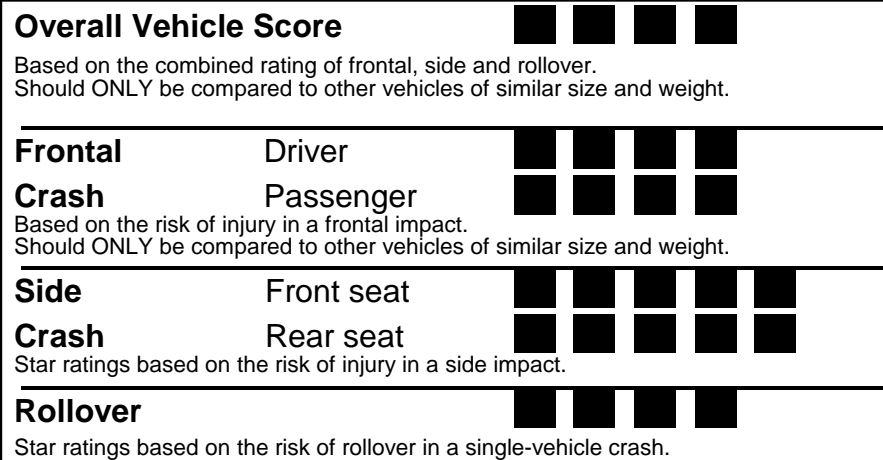

GOVERNMENT 5-STAR SAFETY RATINGS

Star ratings range from 1 to 5 stars ( ) with 5 being the highest.
Source: National Highway Traffic Safety Administration (NHTSA).
www.safercar.gov or 1-888-327-4236

Manufacturer's suggested retail price includes Manufacturer's recommended pre-delivery service. License and title fees, state and local taxes and other dealer installed options and accessories are not included in the manufacturer's suggested retail price.

PARTS CONTENT INFORMATION

FOR VEHICLES IN THIS CAR LINE U.S./CANADIAN PARTS CONTENT: 55 %
MAJOR SOURCES OF FOREIGN PARTS: KOREA: 30%

NOTE: PARTS CONTENT DOES NOT INCLUDE FINAL ASSEMBLY, DISTRIBUTION, OR OTHER NON-PARTS COSTS.

FOR THIS VEHICLE FINAL ASSEMBLY POINT: WEST POINT, GA, USA

COUNTRY OF ORIGIN ENGINE: USA
TRANSMISSION: USA