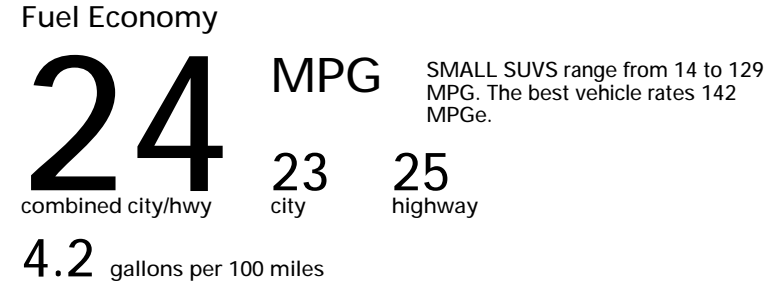

TOTAL ADDITIONAL WEIGHT: 19.3  

Annual fuel cost  
**\$1,450**

Fuel Economy & Greenhouse Gas Rating (tailpipe only) Smog Rating (tailpipe only)  
 This vehicle emits 366 grams CO<sub>2</sub> per mile. The best emits 0 grams per mile (tailpipe only). Producing and distributing fuel also create emissions; learn more at fueleconomy.gov.